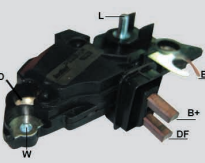

**Reemp. Bosch F00M144142
F00M145282, F00M145370**

14V **Fiat** Palio 1.0, 1.5, Weekend 1.6
GM Astra 1.8i, 2.0i, Corsa 1.0, 1.4, 1.6, 1.6i, Gsi 1.6 16V, Pick up 1.6, Sedan 1.6 MPFI, Vectra 2.0 CD 16V, 2.2i 16V Zafira 1.6, 1.8, 2.0 DTL 16V