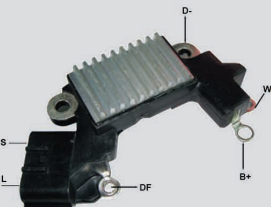

Reemp.Hitachi
L1100G3340
L1100G53402
L1100G8340
L1110G9340

14V Nissan

UCB258

Alternador
Hitachi
LR160-727
LR170-745
LR170-748
LR170-748B
LR180-741
LR180-741H
LR180-741S
LR180-744
Nissan
23100-0M003
23100-0M005
23100-0S200
23100-0S300
23100-1E800
23100-4B400